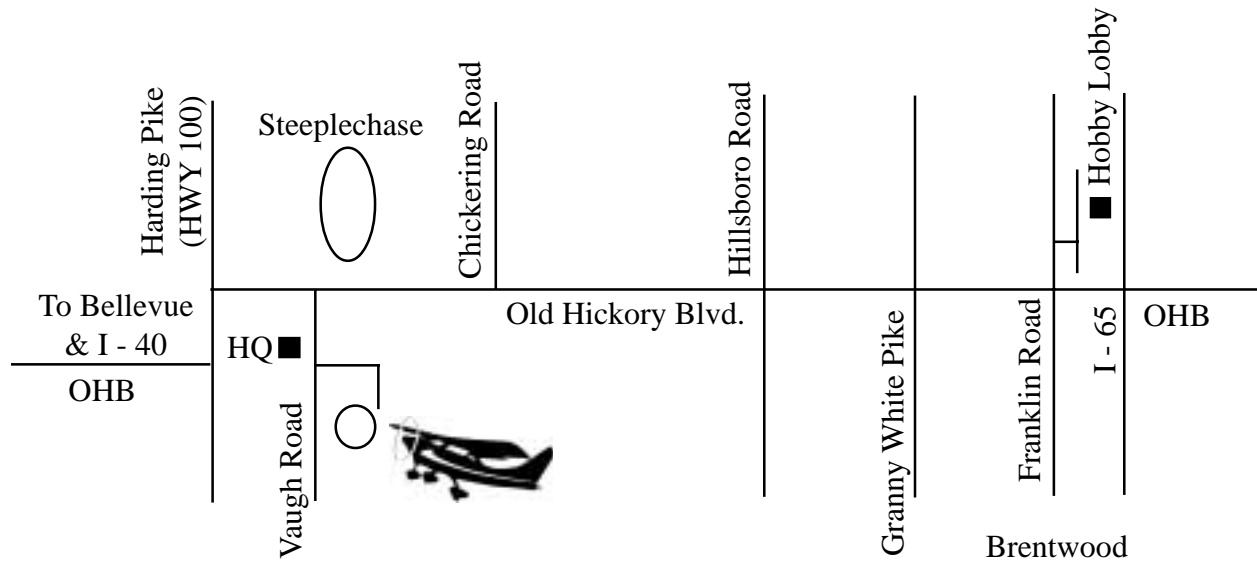

Directions to the Flying Field of Edwin Warner Model Aviators

EWMA's field is located in Nashville, Tennessee's Edwin Warner Park, across from the Steeplechase grounds on Old Hickory Blvd. From OHB, turn South at the traffic light onto Vaughn Road, then take the first road to the left. Drive to the end of the road, then turn right into a parking lot which leads to a gravel parking lot next to the runway.

The runway is a paved circle situated on a mound.

(Not drawn to scale.)